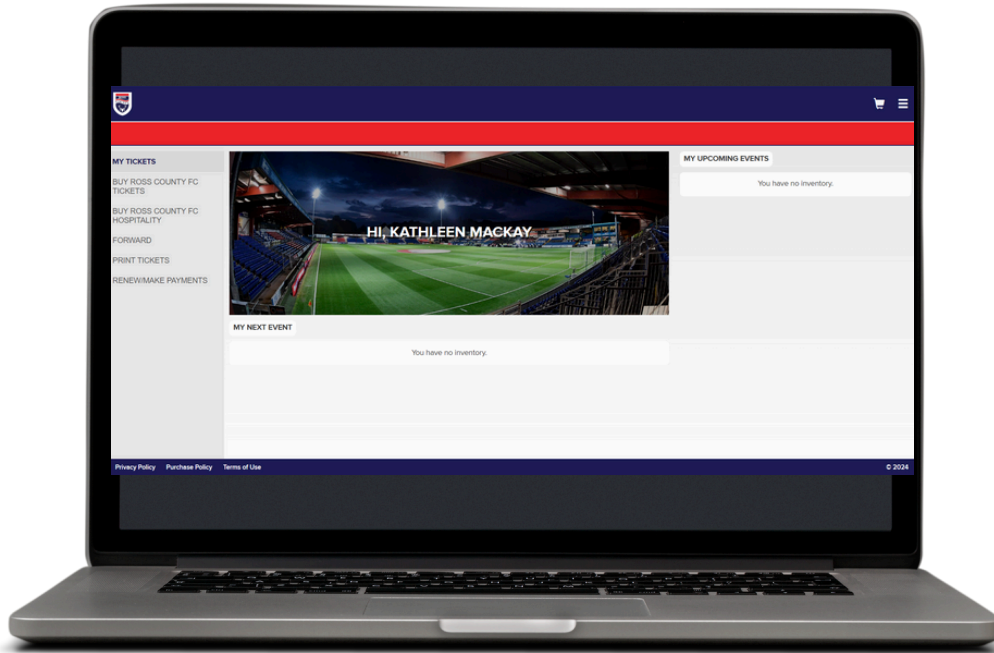

**SEASON TICKET
HOLDERS CAN NOW
CLAIM YOUR SEATS**

1

Visit our Ticketing Website, Select “Buy Tickets”
www.rosscountyfootballclub.co.uk/tickets

2

Log into your account. This must be the account with the season tickets on it. If you have multiple accounts with season tickets you will need to repeat the process for each account.

3

Select the Renew/Make Payments on the left hand side. You can also do this by pressing the menu or three lines and select renew/Make Payments

4

Your ticket will appear under reservations. Tick the tickets and press renew. Follow the Payment process.