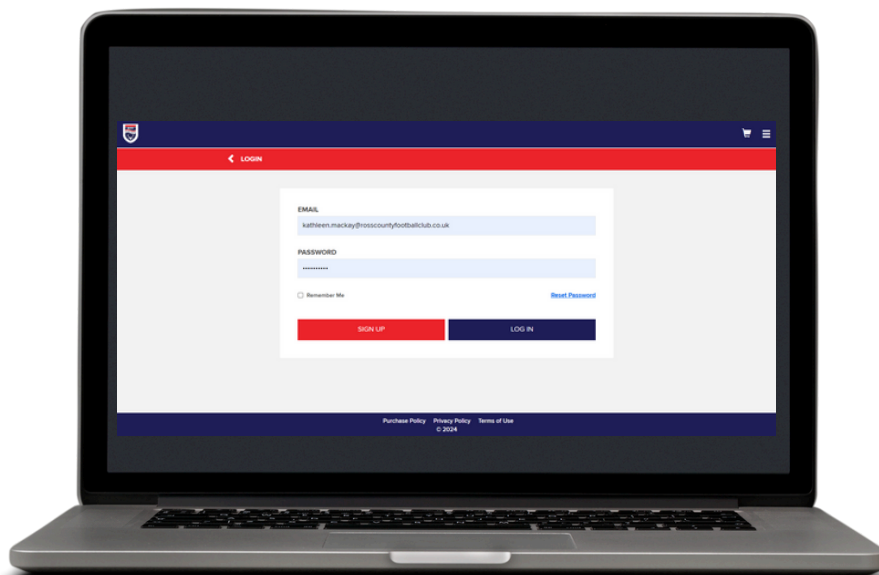

**SEASON TICKET
HOLDERS CAN NOW
CLAIM YOUR SEATS**

1

Visit our Ticketing Website, Select “Buy Tickets”
www.rosscountyfootballclub.co.uk/tickets

2

Log into your account. This must be the account with the season tickets on it. If you have multiple accounts with season tickets you will need to repeat the process for each account.

3

Select the Renew/Make Payments on the left hand side. You can also do this by pressing the menu or three lines and select renew/Make Payments

4

Your ticket will appear under reservations. Tick the tickets and press renew. Follow the Payment process.