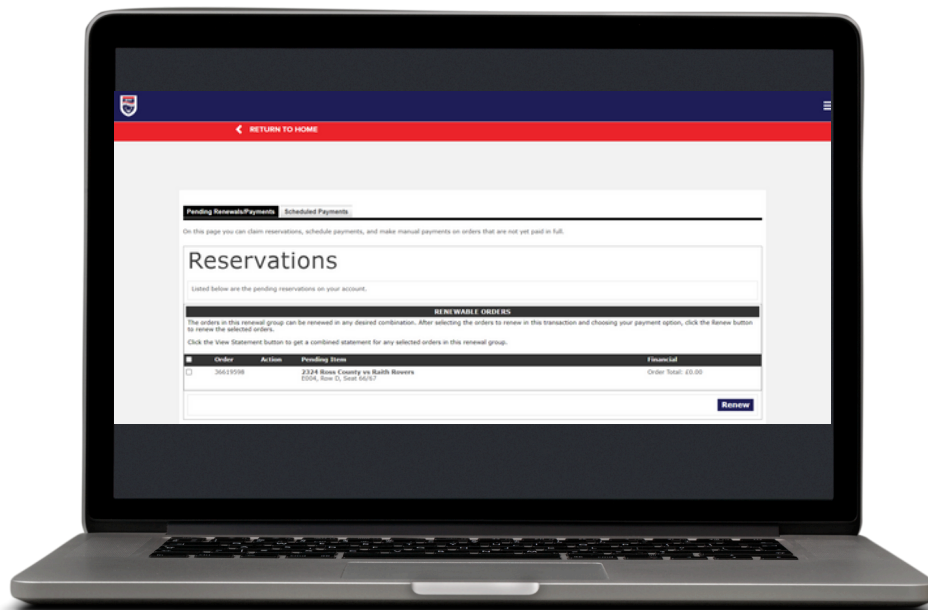

**SEASON TICKET
HOLDERS CAN NOW
CLAIM YOUR SEATS**

1

Visit our Ticketing Website, Select “Buy Tickets”
www.rosscountyfootballclub.co.uk/tickets

2

Log into your account. This must be the account with the season tickets on it. If you have multiple accounts with season tickets you will need to repeat the process for each account.

3

Select the Renew/Make Payments on the left hand side. You can also do this by pressing the menu or three lines and select renew/Make Payments

4

Your ticket will appear under reservations. Tick the tickets and press renew. Follow the Payment process.